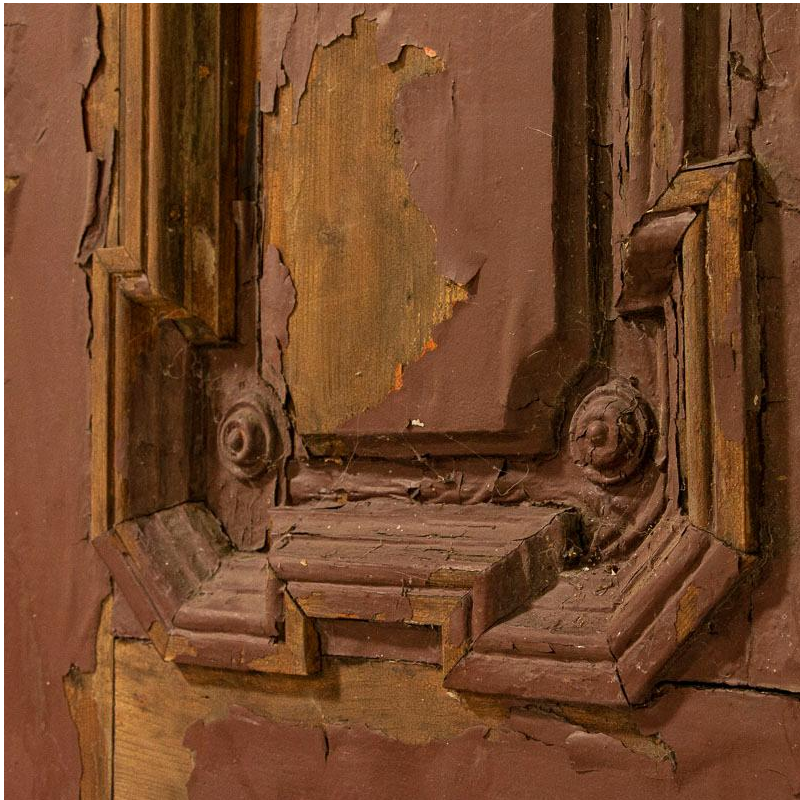

Round Top Ranch Antiques
2545 Hwy 237
Round Top, TX 78954
979-249-5100
www.RTRAntiques.com

Antique Architectural Large Original Red Painted Heavily Paneled Doors

These massive, heavily paneled doors are even more impressive in person. The original red paint is chipped and distressed, adding to the authentic vintage nature of this pair of salvaged exterior doors. The aged paint may easily be stripped, taking the doors back to the raw wood which will also create a powerful impression with their sheer size and heft. This rare set of extremely large doors is part of a remarkable collection currently in our inventory; see other door listings for additional options while available.

In the country side of 19th century Hungary, wealthy farmers had agricultural fields outside the villages but also had a large house in town. These houses often represented the wealth of the family. Their "house in town" would have a granary next to it as they needed to carry agricultural goods by large wagons from the countryside into the village. The doors and gates had to be very tall and wide to accommodate the large wagons, which is how this set of doors (just under 10' tall) was originally used. You will see the mail slot in the left door and vintage door handle in the right.

Old vintage doors make an impressive and unique addition to modern homes, but almost always need to be adapted by a professional contractor/installer and are therefore sold in as is, unaltered condition as we found them in Europe. Missing/broken items, cracks, separation, uneven edges, minor losses are age-related. Dimensions are given at widest points, understanding some old pieces are "uneven."

- Price: \$6,200.00
- Year/Circa: 1880-1910

- Origin: Hungary
- Color: Red
- Dimensions: 52w x 2.75d x 118h
- Item #: 32353