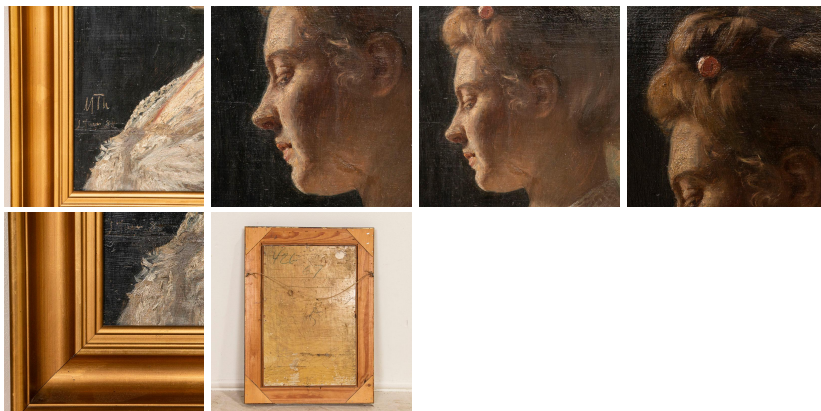

Round Top Ranch Antiques
2545 Hwy 237
Round Top, TX 78954
979-249-5100
www.RTRAntiques.com

Original Oil on Wood Board Portrait of Woman in White Lace, Signed Han Michael Therkildsen

This lovely original oil on wood panel portrait is by Michael Therkildsen (Denmark 1850-1925). Please examine photos closely to appreciate the finely executed details and the use of light on the lady's face and lace shawl. Minor age related wear, scrapes, nicks etc seen in painting and frame. Note there is a horizontal line /crack below the artist's signature.

Michael Therkildsen attended the [Royal Danish Academy of Fine Arts](#) from 1868-1874 and debuted at the [Charlottenborg Spring Exhibition](#) with *Et Bondehus* (1875). In 1880, Therkildsen traveled to [Paris](#) receiving important input from current artists and developed his technique and use of colour. He received an [exhibition medal](#) for his major work, *Køerne vandes* (1887) exhibited at the [Charlottenborg Spring Exhibition](#). In that year, the [National Gallery of Denmark](#) acquired its first of his paintings, *Kaade Heste* (1887). He won the Neuhausen Prize in 1877 and was awarded a silver medal at the [Exposition Universelle \(1889\)](#) in Paris. In 1916 he became a Knight of [Order of the Dannebrog](#).

- Price: \$2,850.00
- Year/Circa: 1906
- Origin: Denmark
- Color: White
- Dimensions: 16.75w x 2d x 22h
- Item #: 22715