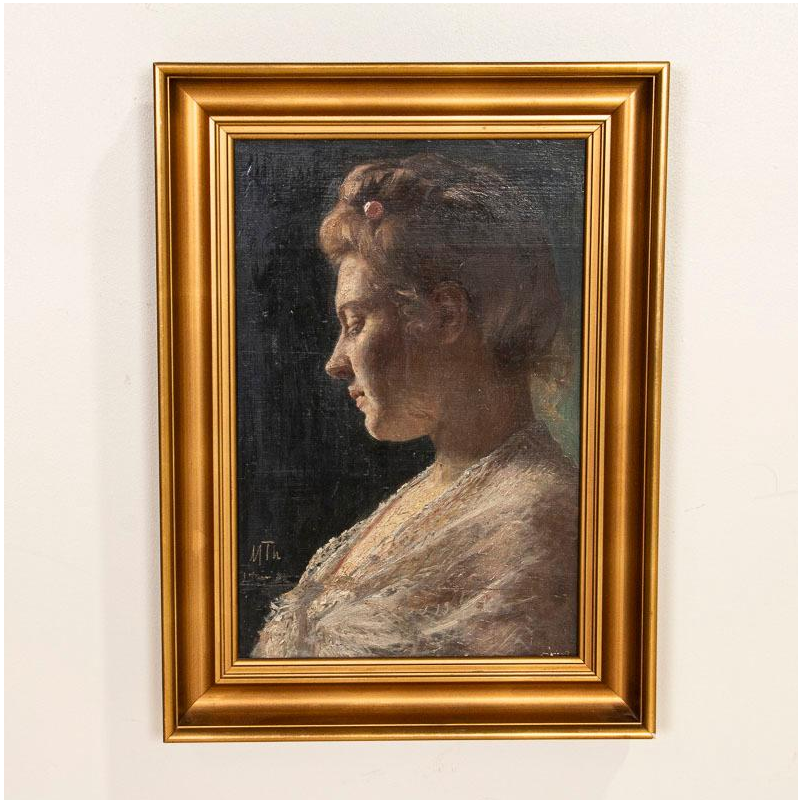

Round Top Ranch Antiques
2545 Hwy 237
Round Top, TX 78954
979-249-5100
www.RTRAntiques.com

Original Oil on Wood Board Portrait of Woman in White Lace, Signed Han Michael Therkildsen

This lovely original oil on wood panel portrait is by Michael Therkildsen (Denmark 1850-1925). Please examine photos closely to appreciate the finely executed details and the use of light on the lady's face and lace shawl. Minor age related wear, scrapes, nicks etc seen in painting and frame. Note there is a horizontal line /crack below the artist's signature.

Michael Therkildsen attended the [Royal Danish Academy of Fine Arts](#) from 1868-1874 and debuted at the [Charlottenborg Spring Exhibition](#) with *Et Bondehus* (1875). In 1880, Therkildsen traveled to [Paris](#) receiving important input from current artists and developed his technique and use of colour. He received an [exhibition medal](#) for his major work, *Køerne vandes* (1887) exhibited at the [Charlottenborg Spring Exhibition](#). In that year, the [National Gallery of Denmark](#) acquired its first of his paintings, *Kaade Heste* (1887). He won the Neuhausen Prize in 1877 and was awarded a silver medal at the [Exposition Universelle \(1889\)](#) in Paris. In 1916 he became a Knight of [Order of the Dannebrog](#).

- Price: \$2,850.00
- Year/Circa: 1906
- Origin: Denmark
- Color: White
- Dimensions: 16.75w x 2d x 22h
- Item #: 22715